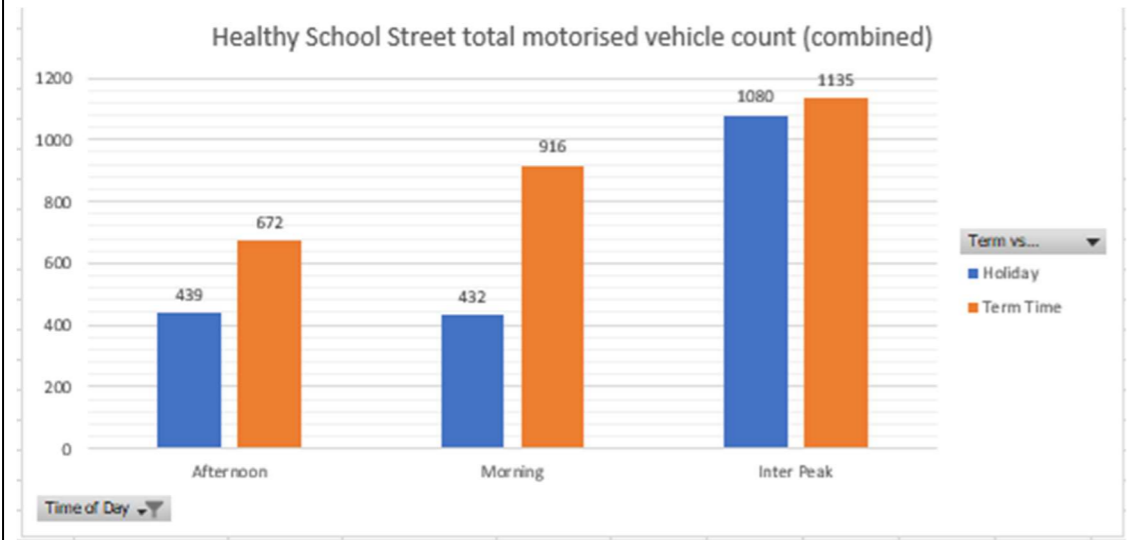

WEEK 1

WEEK 2

Montpelier Road

Sample week 1; School holidays; Monday 13 to Friday 17 February 2023

Sample week 2; School term time; Monday 20 to Friday 24 February 2023

WEEK 1

WEEK 2

Sandown Road