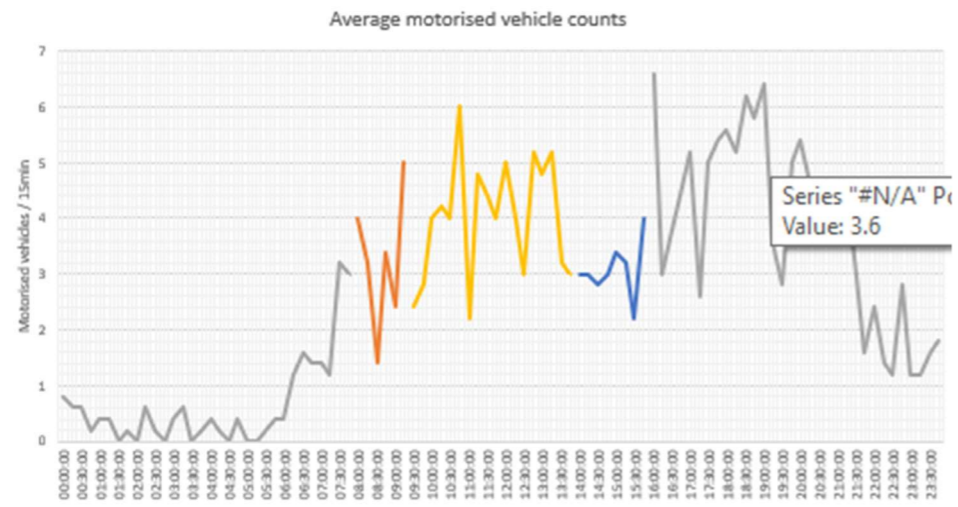

Dickensons Lane

Sample week 1; School holidays; Monday 13 to Friday 17 February 2023

Sample week 2; School term time; Monday 20 to Friday 24 February 2023

WEEK 1