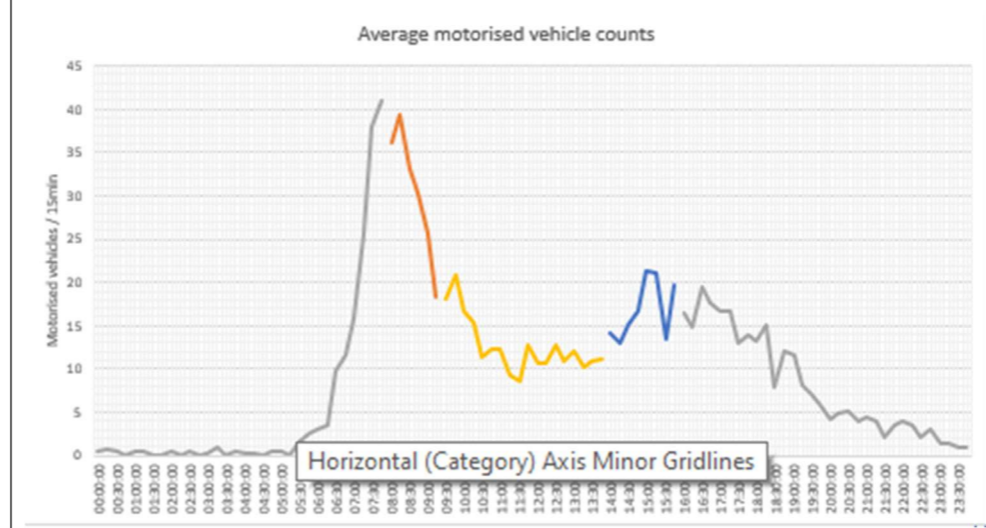

WEEK 1

WEEK 2

Montpelier Road

Sample week 1; School holidays; Monday 13 to Friday 17 February 2023

Sample week 2; School term time; Monday 20 to Friday 24 February 2023

WEEK 1

WEEK 2

Sandown Road

Sample week 1; School holidays; Monday 13 to Friday 17 February 2023

Sample week 2; School term time; Monday 20 to Friday 24 February 2023

WEEK 1

WEEK 2

Oakley Road

Sample week 1; School holidays; Monday 13 to Friday 17 February 2023