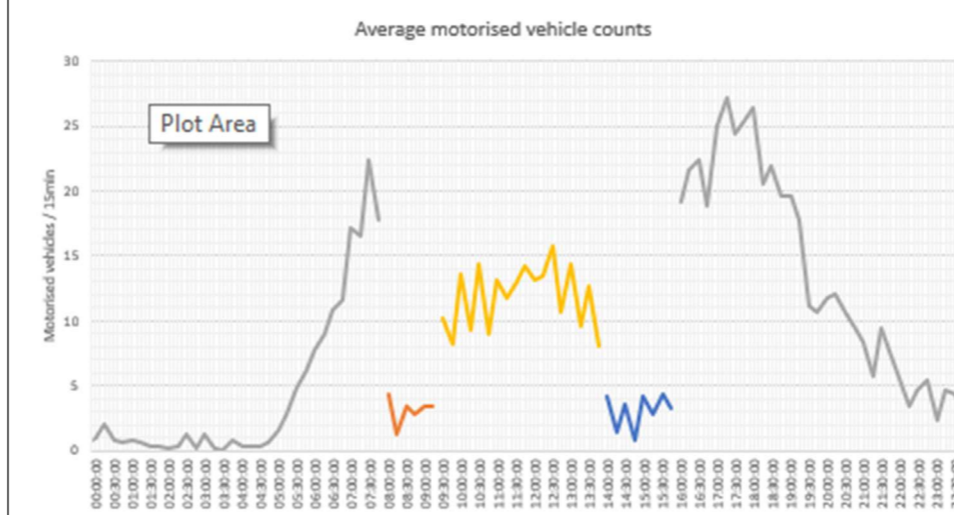

Keston Avenue

Sample week 1; School holidays; Monday 13 to Friday 17 February 2023

Sample week 2; School term time; Monday 20 to Friday 24 February 2023

WEEK 2