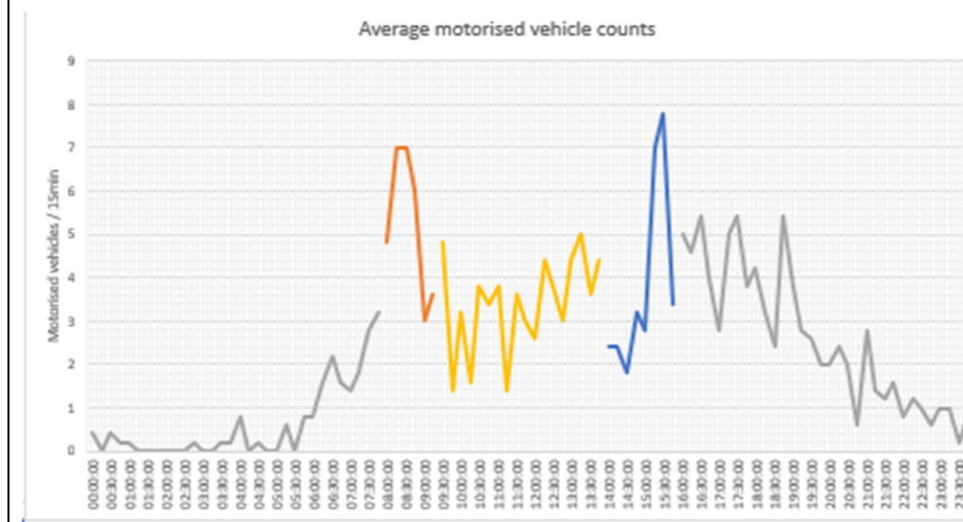

Sample week 2; School term time; Monday 20 to Friday 24 February 2023

WEEK 1

WEEK 2

Thomson Crescent

Sample week 1; School holidays; Monday 13 to Friday 17 February 2023

Sample week 2; School term time; Monday 20 to Friday 24 February 2023

WEEK 1

WEEK 2

Chapman Road (neighbouring Rd to Thompson Crescent)

Sample week 1; School holidays; Monday 13 to Friday 17 February 2023

Sample week 2; School term time; Monday 20 to Friday 24 February 2023