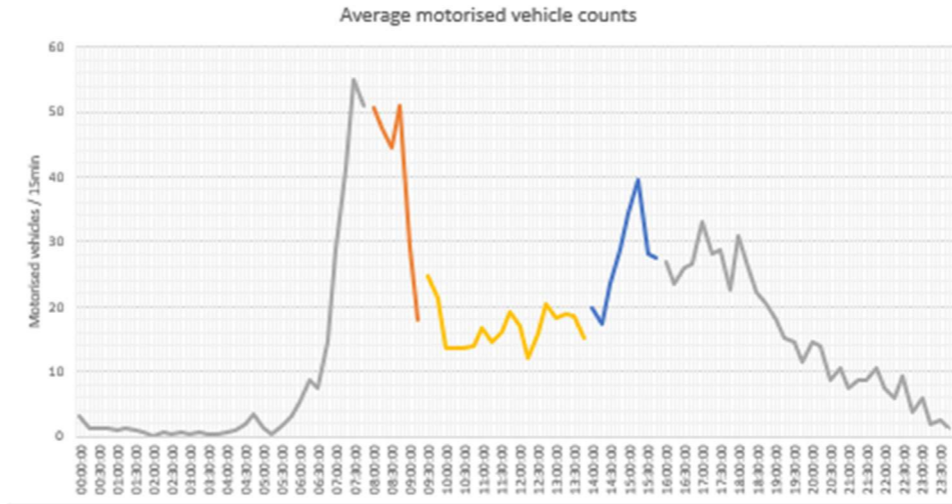

Sample week 2; School term time; Monday 20 to Friday 24 February 2023

WEEK 1

WEEK 2

Woodside Green (neighbouring road to Dickenson's Lane)

Sample week 1; School holidays; Monday 13 to Friday 17 February 2023

Sample week 2; School term time; Monday 20 to Friday 24 February 2023

WEEK 1

WEEK 2

Hailing Road

Sample week 1; School holidays; Monday 13 to Friday 17 February 2023

Sample week 2; School term time; Monday 20 to Friday 24 February 2023