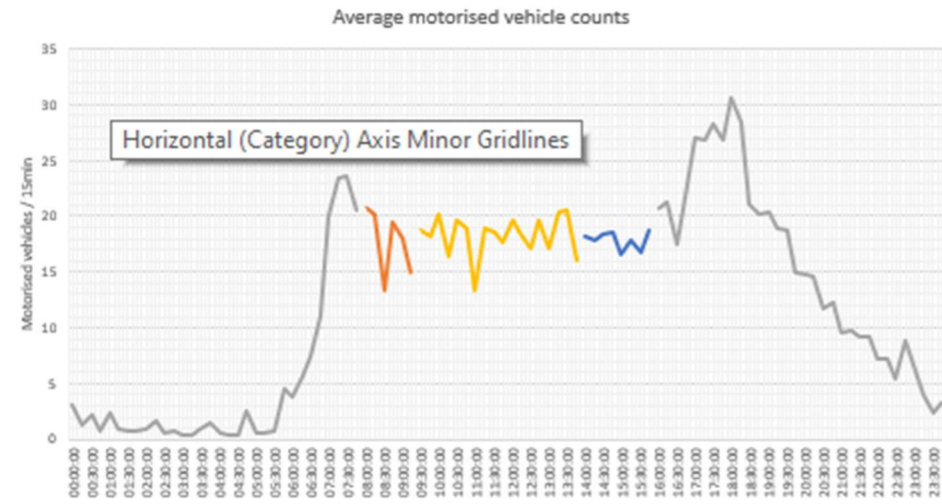

Sample week 2; School term time; Monday 20 to Friday 24 February 2023

WEEK 1

WEEK 2

Woodside Green (neighbouring road to Dickenson's Lane)

Sample week 1; School holidays; Monday 13 to Friday 17 February 2023

Sample week 2; School term time; Monday 20 to Friday 24 February 2023

WEEK 1

WEEK 2

Hailing Road

Sample week 1; School holidays; Monday 13 to Friday 17 February 2023

Sample week 2; School term time; Monday 20 to Friday 24 February 2023