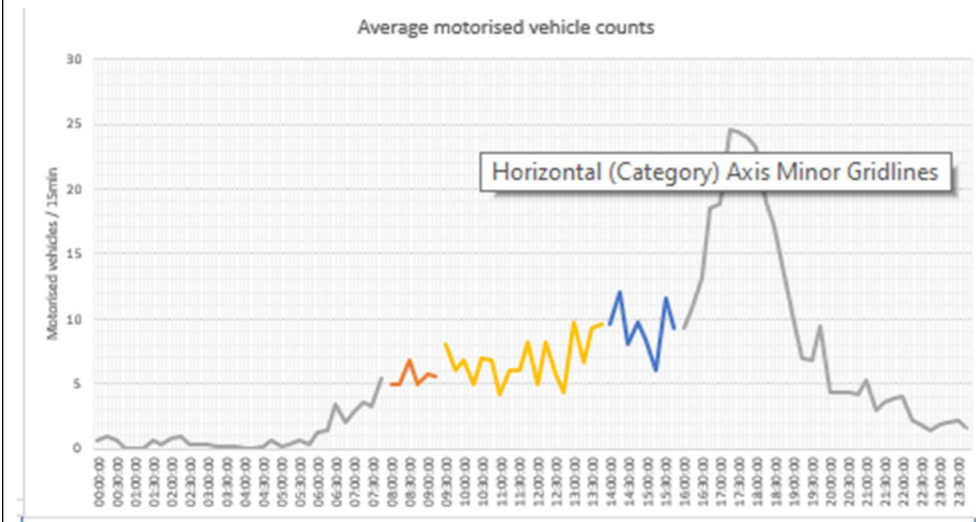

Hailing Road

Sample week 1; School holidays; Monday 13 to Friday 17 February 2023

Sample week 2; School term time; Monday 20 to Friday 24 February 2023

WEEK 1