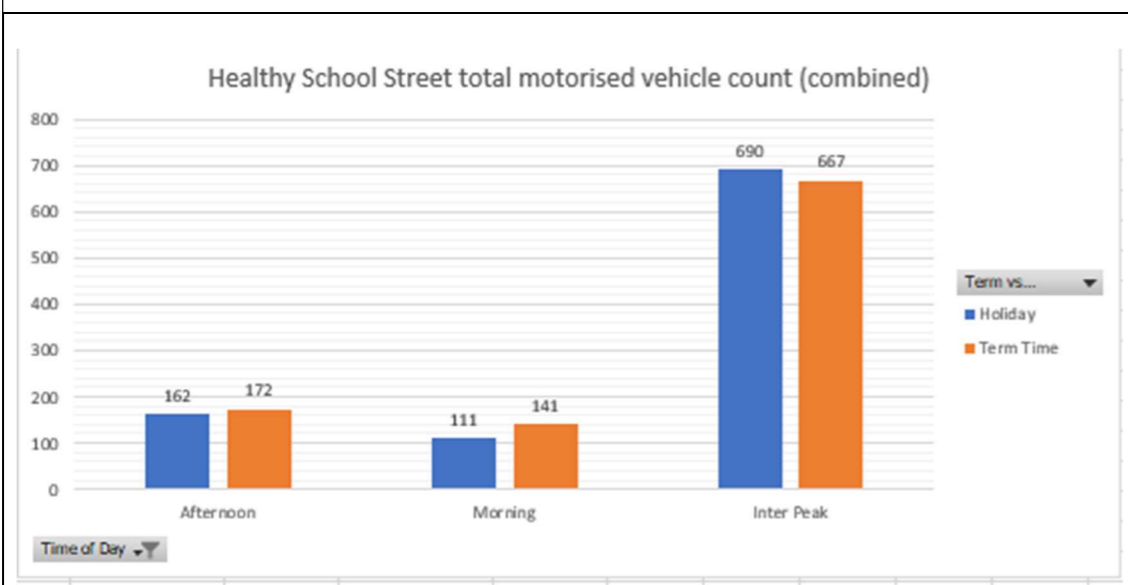

Sandown Road

Sample week 1; School holidays; Monday 13 to Friday 17 February 2023

Sample week 2; School term time; Monday 20 to Friday 24 February 2023

WEEK 2