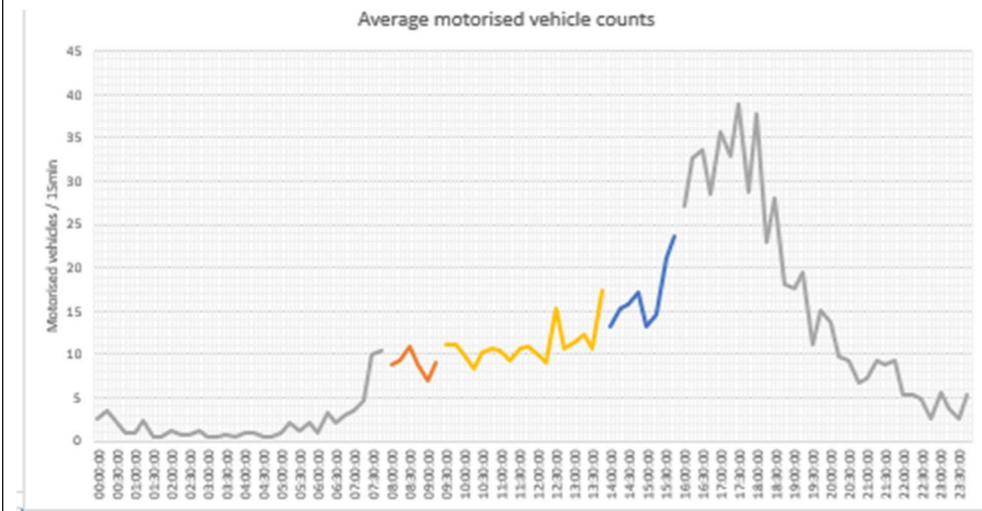

Bradley Road (neighbouring road to Woodend)

Sample week 1; School holidays; Monday 13 to Friday 17 February 2023

Sample week 2; School term time; Monday 20 to Friday 24 February 2023

WEEK 1