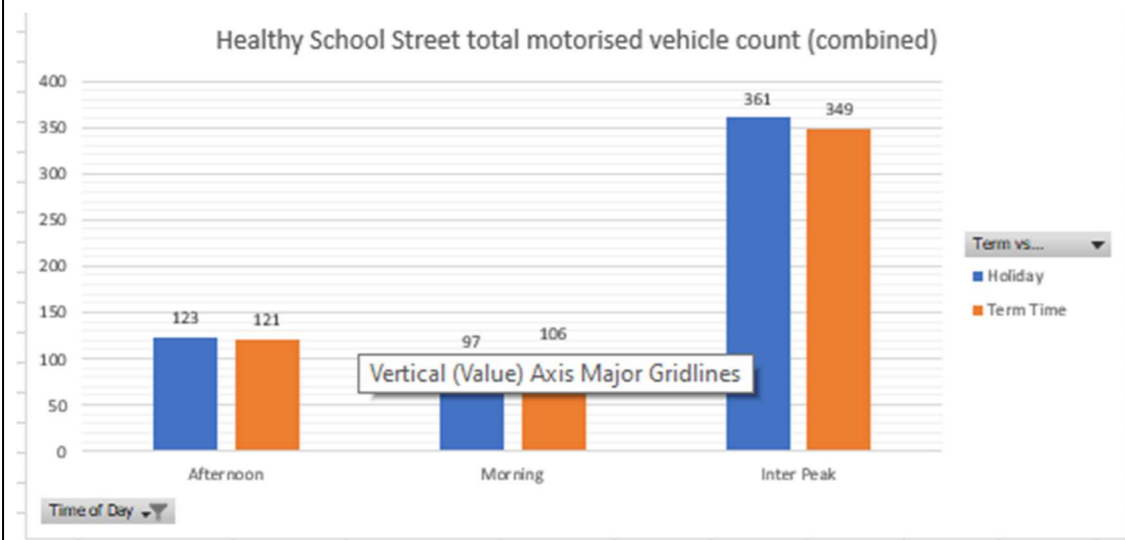

Dickensons Lane

Sample week 1; School holidays; Monday 13 to Friday 17 February 2023

Sample week 2; School term time; Monday 20 to Friday 24 February 2023

WEEK 2