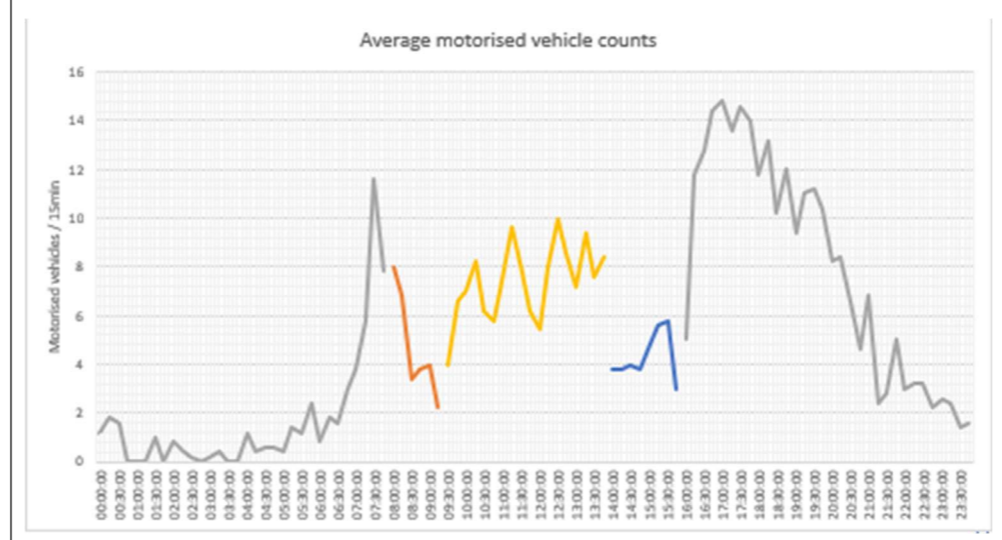

WEEK 1

WEEK 2

Montpelier Road

Sample week 1; School holidays; Monday 13 to Friday 17 February 2023

Sample week 2; School term time; Monday 20 to Friday 24 February 2023

WEEK 1

WEEK 2

Sandown Road

Sample week 1; School holidays; Monday 13 to Friday 17 February 2023

Sample week 2; School term time; Monday 20 to Friday 24 February 2023

WEEK 1

WEEK 2

Oakley Road

Sample week 1; School holidays; Monday 13 to Friday 17 February 2023