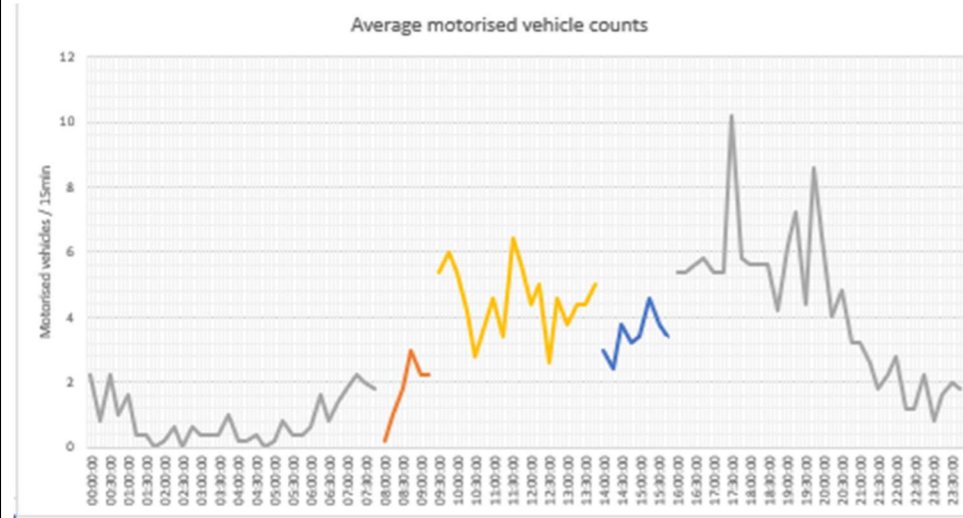

Sample week 1; School holidays; Monday 13 to Friday 17 February 2023

Sample week 2; School term time; Monday 20 to Friday 24 February 2023

WEEK 1

WEEK 2

Oakley Road

Sample week 1; School holidays; Monday 13 to Friday 17 February 2023

Sample week 2; School term time; Monday 20 to Friday 24 February 2023

WEEK 1

WEEK 2

Healthy School Street total motorised vehicle count (combined)

Southcote Road

Sample week 1; School holidays; Monday 13 to Friday 17 February 2023