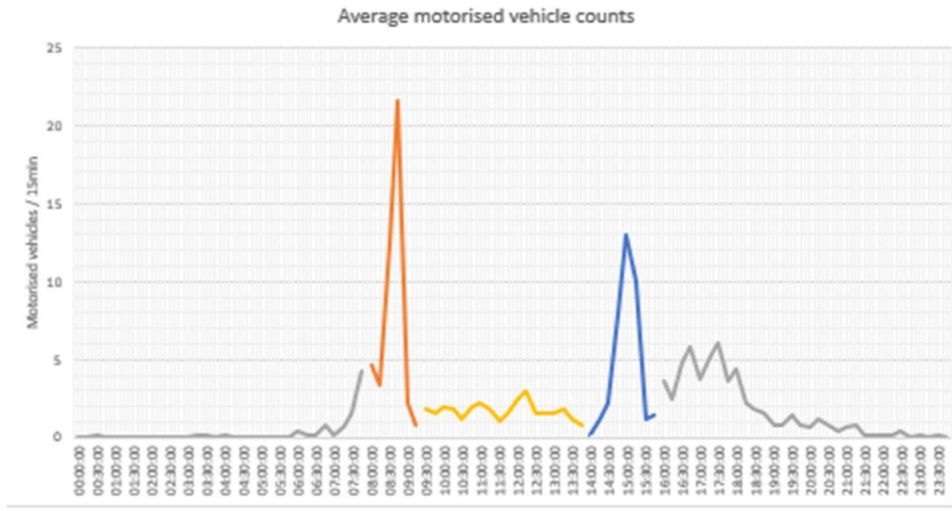

Ellenbridge Road (neighbouring road to Southcote Rd)

Sample week 1; School holidays; Monday 13 to Friday 17 February 2023

Sample week 2; School term time; Monday 20 to Friday 24 February 2023

WEEK 2