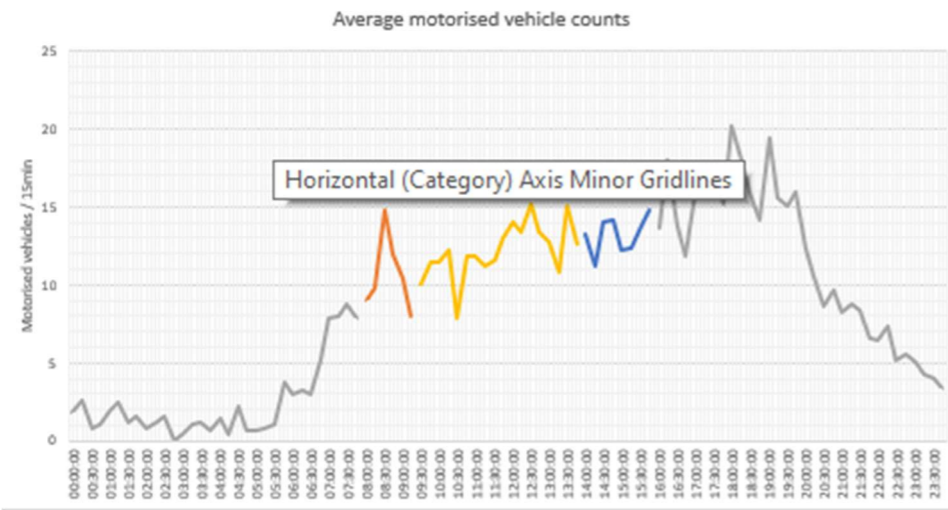

Kimberley Road (neighbouring road to Atlee Close)

Sample week 1; School holidays; Monday 13 to Friday 17 February 2023

Sample week 2; School term time; Monday 20 to Friday 24 February 2023

WEEK 1