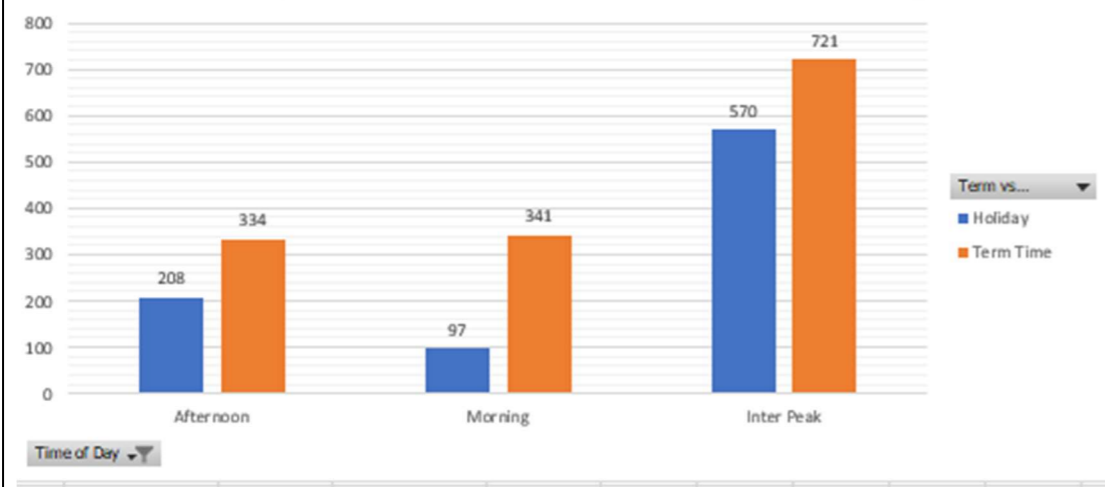

Healthy School Street total motorised vehicle count (combined)