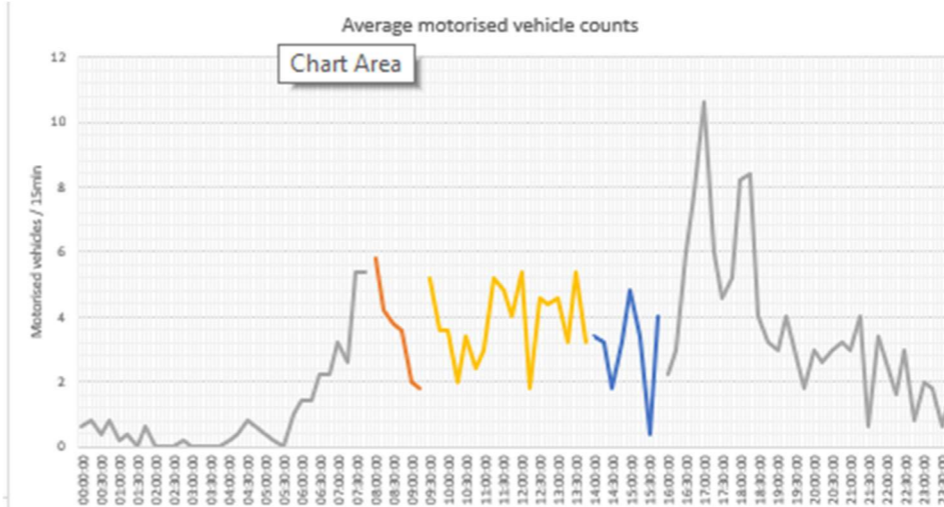

Sample week 2; School term time; Monday 20 to Friday 24 February 2023

WEEK 1

WEEK 2

Healthy School Street total motorised vehicle count (combined)

Dickensons Lane

Sample week 1; School holidays; Monday 13 to Friday 17 February 2023

Sample week 2; School term time; Monday 20 to Friday 24 February 2023

WEEK 1

WEEK 2

Woodside Green (neighbouring road to Dickenson's Lane)

Sample week 1; School holidays; Monday 13 to Friday 17 February 2023