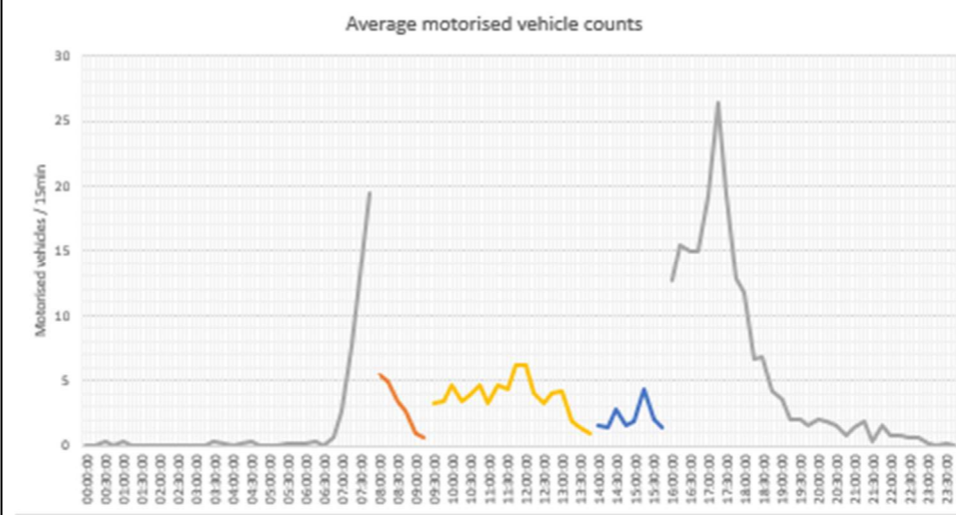

Sample week 2; School term time; Monday 20 to Friday 24 February 2023

WEEK 1

WEEK 2

Healthy School Street total motorised vehicle count (combined)

Southcote Road

Sample week 1; School holidays; Monday 13 to Friday 17 February 2023

Sample week 2; School term time; Monday 20 to Friday 24 February 2023

WEEK 1

WEEK 2

Ellenbridge Road (neighbouring road to Southcote Rd)

Sample week 1; School holidays; Monday 13 to Friday 17 February 2023