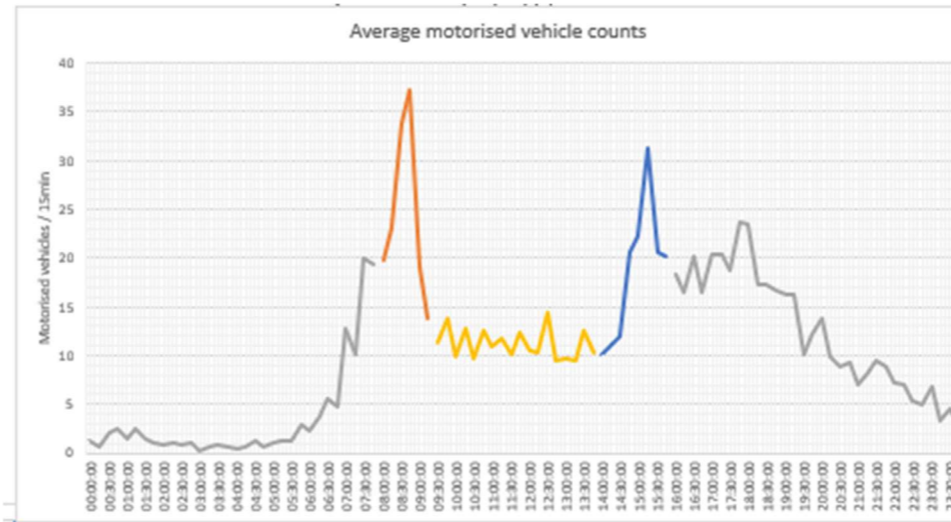

Traffic data from Smart sensors (Vivacity monitors) for neighbouring streets associated with specific HSS

Kimberley Road (neighbouring road to Atlee Close)

Sample week 1; School holidays; Monday 13 to Friday 17 February 2023

Sample week 2; School term time; Monday 20 to Friday 24 February 2023

WEEK 1

WEEK 2

Healthy School Street total motorised vehicle count (combined)

Dickensons Lane

Sample week 1; School holidays; Monday 13 to Friday 17 February 2023