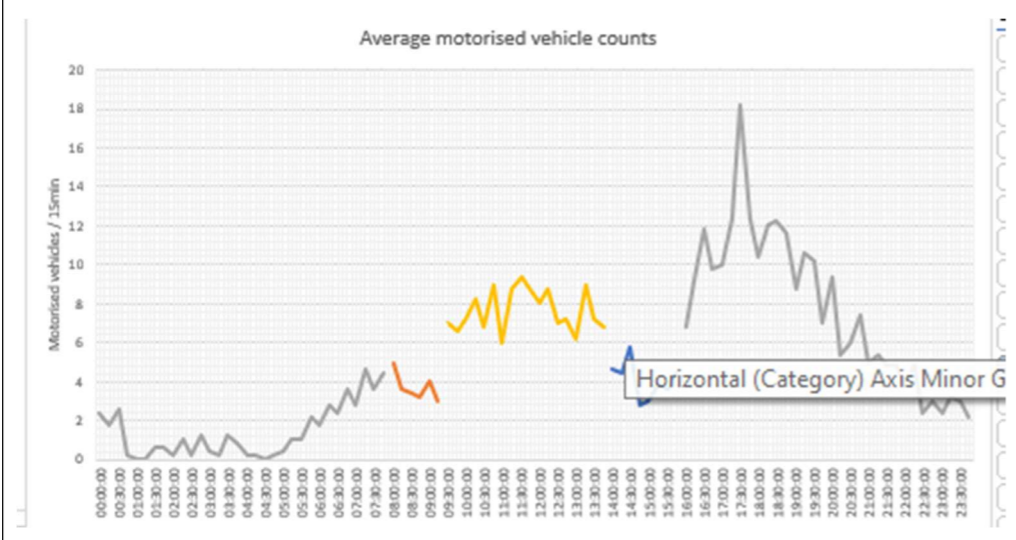

WEEK 1

WEEK 2

Montpelier Road

Sample week 1; School holidays; Monday 13 to Friday 17 February 2023

Sample week 2; School term time; Monday 20 to Friday 24 February 2023

WEEK 1

WEEK 2

Sandown Road

Sample week 1; School holidays; Monday 13 to Friday 17 February 2023

Sample week 2; School term time; Monday 20 to Friday 24 February 2023

WEEK 1

WEEK 2

Oakley Road

Sample week 1; School holidays; Monday 13 to Friday 17 February 2023