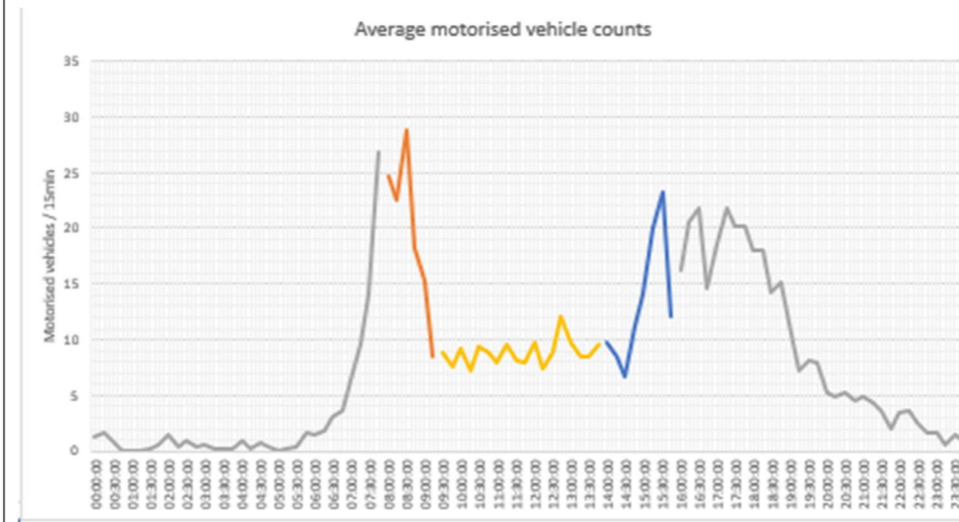

Hailing Road

Sample week 1; School holidays; Monday 13 to Friday 17 February 2023

Sample week 2; School term time; Monday 20 to Friday 24 February 2023

WEEK 2