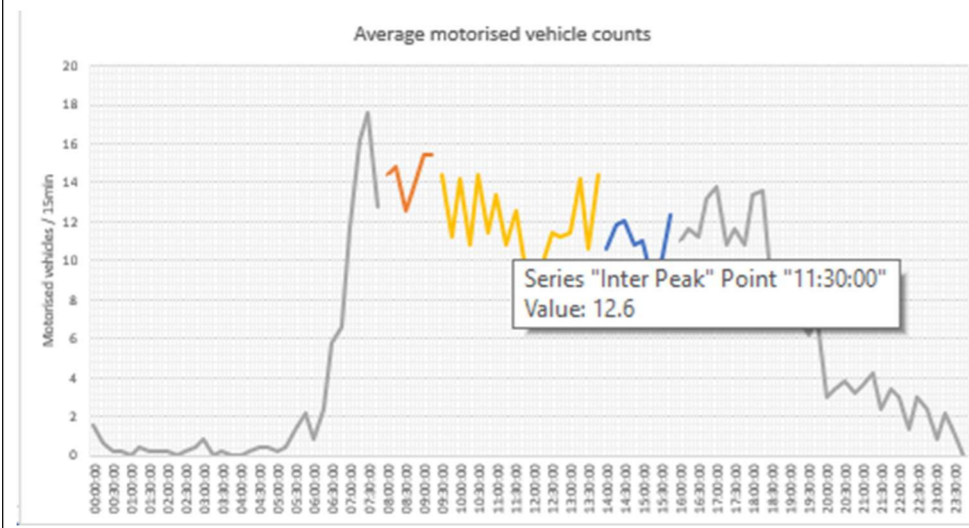

WEEK 1

WEEK 2

Montpelier Road

Sample week 1; School holidays; Monday 13 to Friday 17 February 2023

Sample week 2; School term time; Monday 20 to Friday 24 February 2023

WEEK 1

WEEK 2

Sandown Road