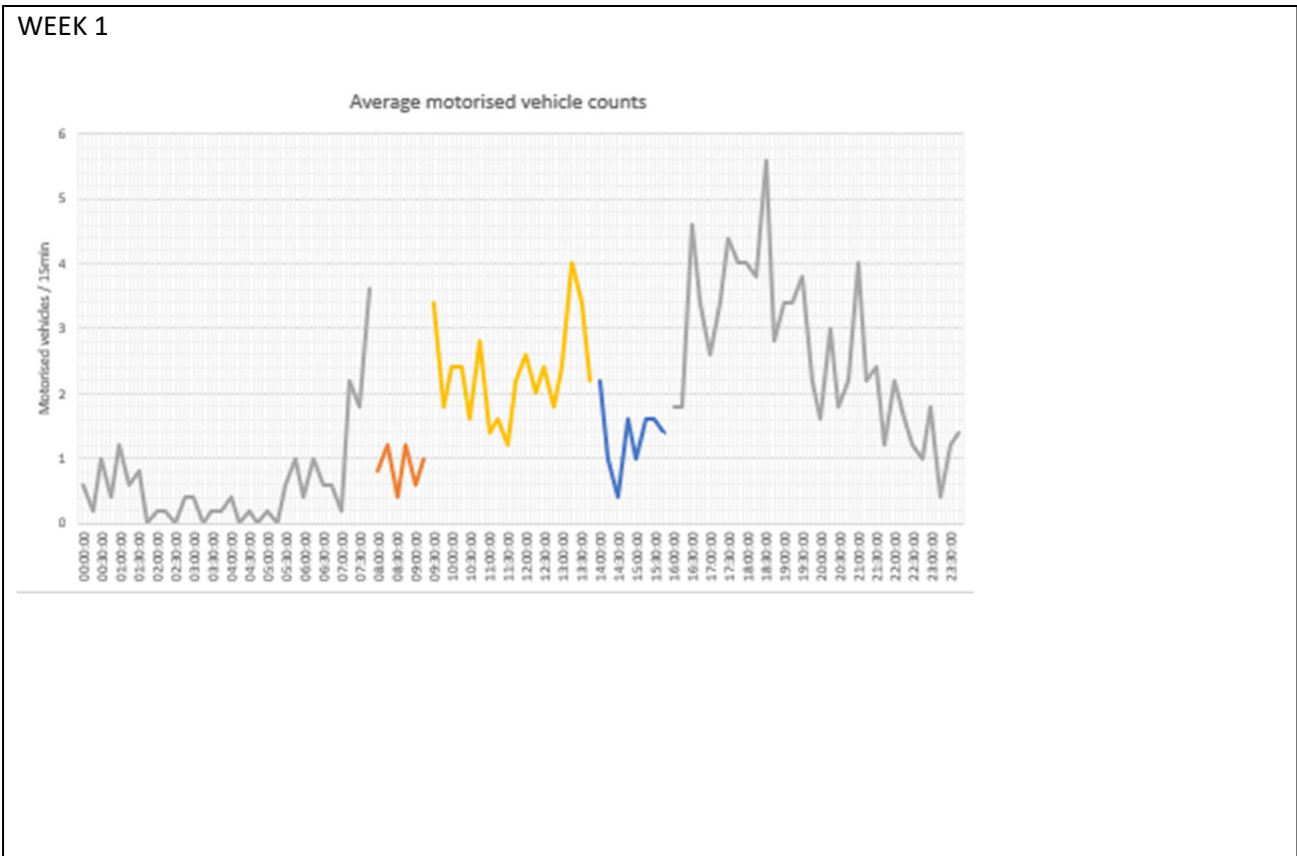

WEEK 1

WEEK 2

Chapman Road (neighbouring Rd to Thompson Crescent)

Sample week 1; School holidays; Monday 13 to Friday 17 February 2023

Sample week 2; School term time; Monday 20 to Friday 24 February 2023

Healthy School Street total motorised vehicle count (combined)

S24 Kingsley Road (neighbouring road to Thomson Crescent)

Sample week 1; School holidays; Monday 13 to Friday 17 February 2023

Sample week 2; School term time; Monday 20 to Friday 24 February 2023