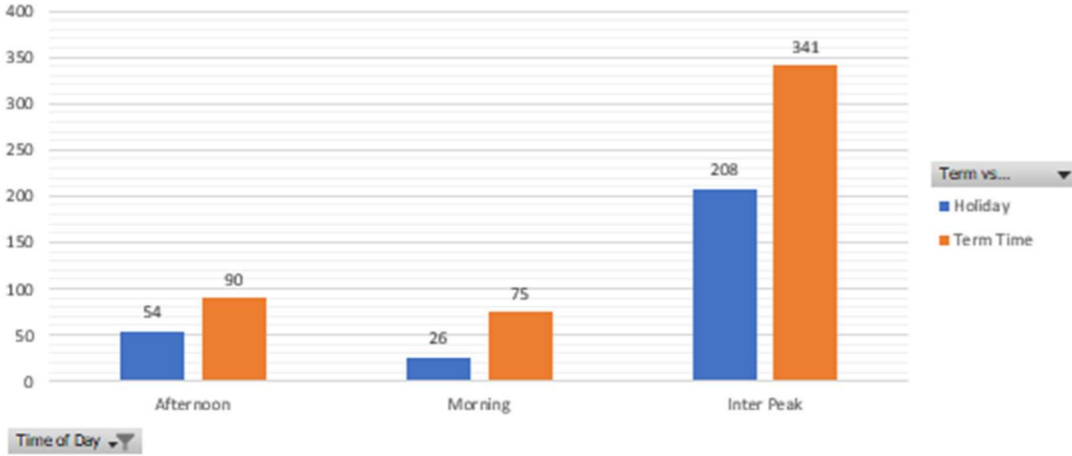

Healthy School Street total motorised vehicle count (combined)