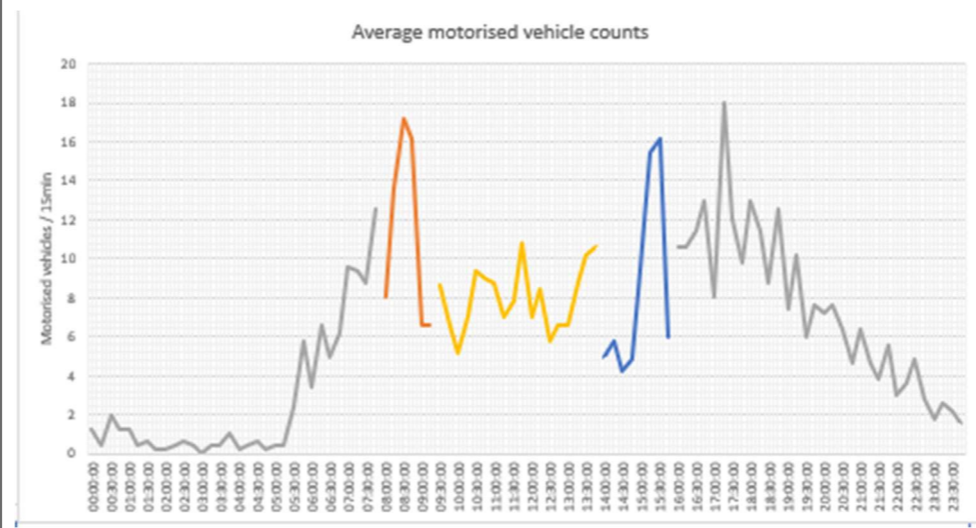

Healthy School Street total motorised vehicle count (combined)

S24 Kingsley Road (neighbouring road to Thomson Crescent)

Sample week 1; School holidays; Monday 13 to Friday 17 February 2023

Sample week 2; School term time; Monday 20 to Friday 24 February 2023

WEEK 1

WEEK 2

Healthy School Street total motorised vehicle count (combined)

Bradley Road (neighbouring road to Woodend)

Sample week 1; School holidays; Monday 13 to Friday 17 February 2023

Sample week 2; School term time; Monday 20 to Friday 24 February 2023