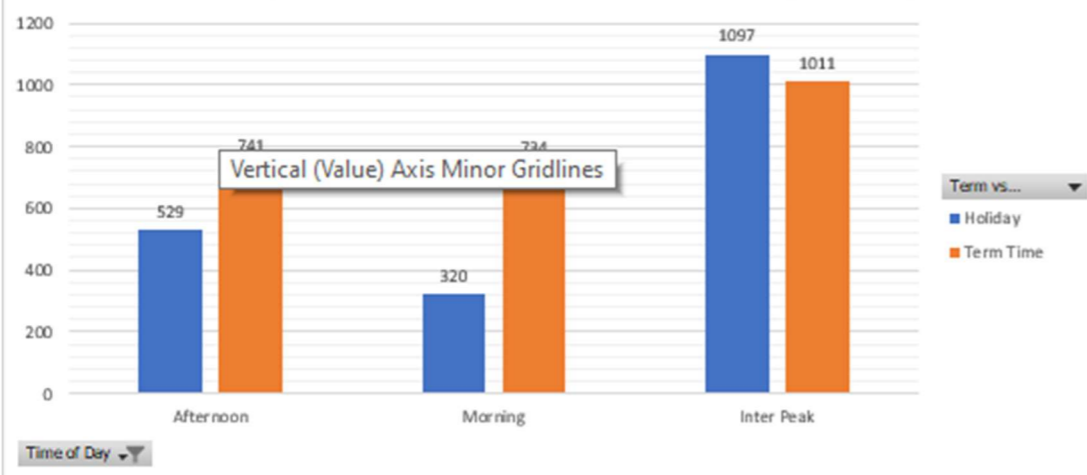

Sample week 2; School term time; Monday 20 to Friday 24 February 2023

WEEK 1

WEEK 2

Healthy School Street total motorised vehicle count (combined)

Dickensons Lane

Sample week 1; School holidays; Monday 13 to Friday 17 February 2023