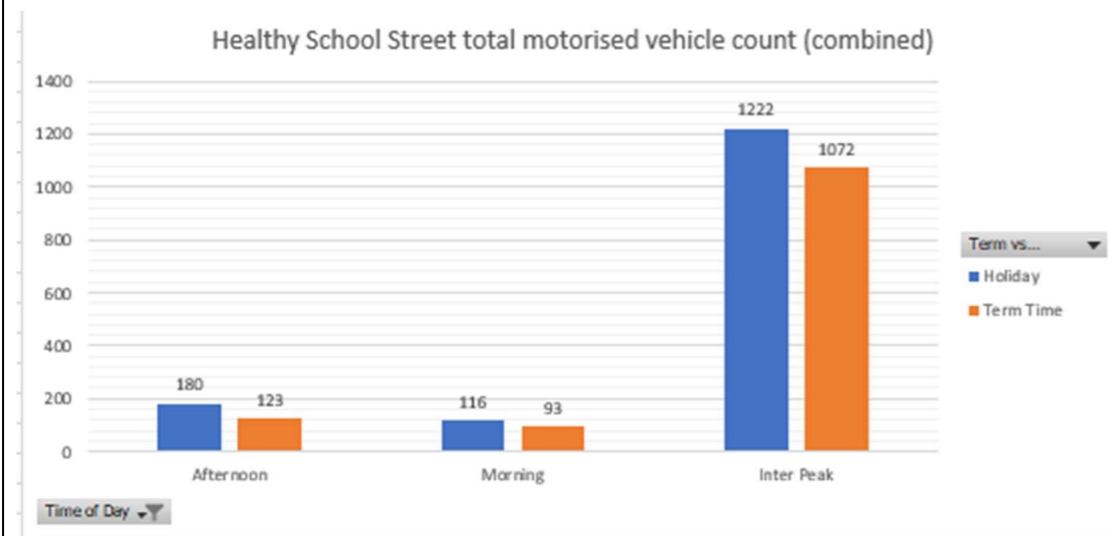

Keston Avenue

Sample week 1; School holidays; Monday 13 to Friday 17 February 2023

Sample week 2; School term time; Monday 20 to Friday 24 February 2023

WEEK 2