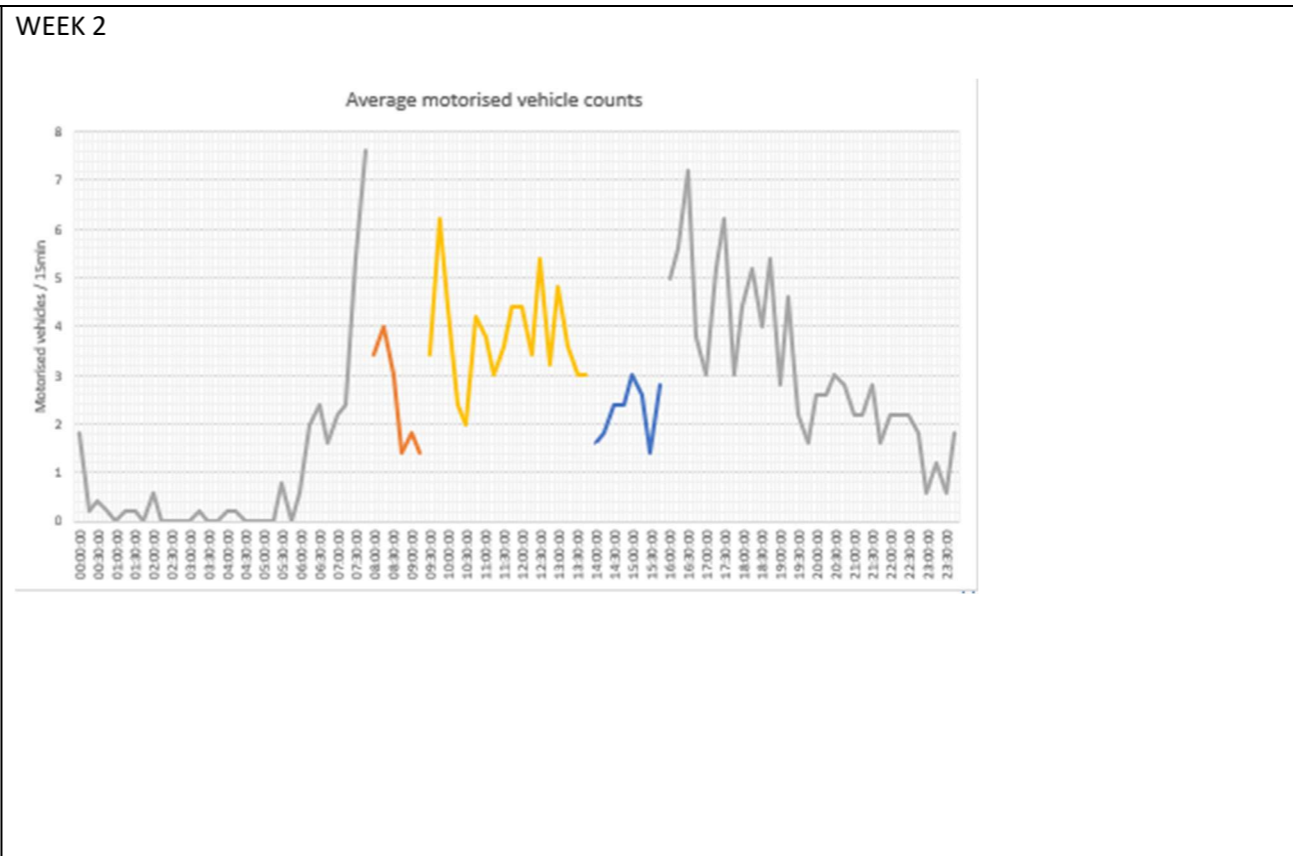

Sample week 2; School term time; Monday 20 to Friday 24 February 2023

WEEK 1

WEEK 2

Thomson Crescent

Sample week 1; School holidays; Monday 13 to Friday 17 February 2023

Sample week 2; School term time; Monday 20 to Friday 24 February 2023

WEEK 1

WEEK 2

Chapman Road (neighbouring Rd to Thompson Crescent)

Sample week 1; School holidays; Monday 13 to Friday 17 February 2023

Sample week 2; School term time; Monday 20 to Friday 24 February 2023

Healthy School Street total motorised vehicle count (combined)

S24 Kingsley Road (neighbouring road to Thomson Crescent)

Sample week 1; School holidays; Monday 13 to Friday 17 February 2023

Sample week 2; School term time; Monday 20 to Friday 24 February 2023