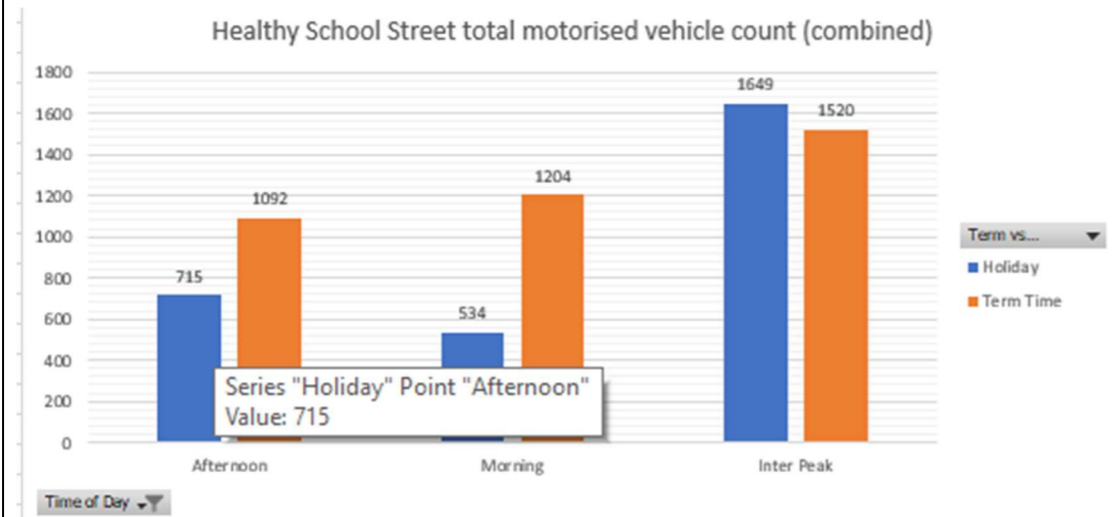

Woodside Green (neighbouring road to Dickenson's Lane)

Sample week 1; School holidays; Monday 13 to Friday 17 February 2023

Sample week 2; School term time; Monday 20 to Friday 24 February 2023

WEEK 2