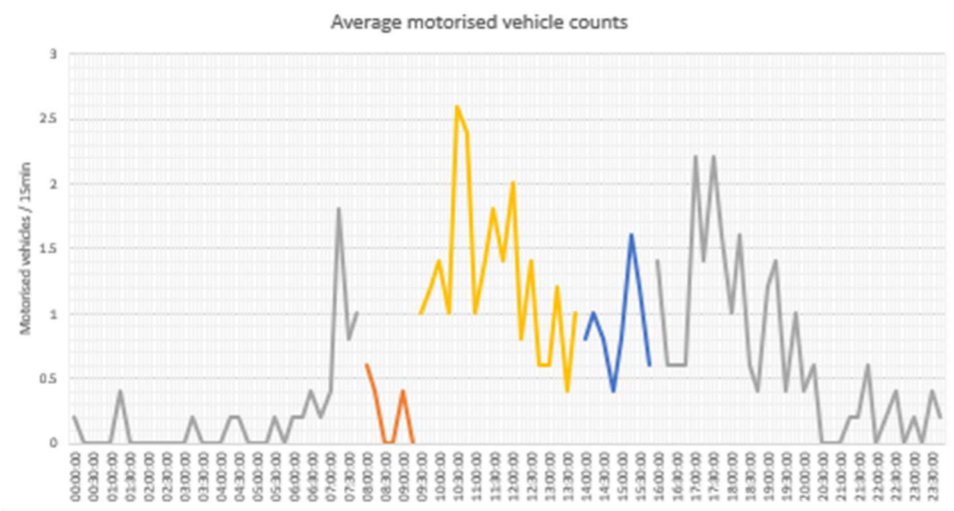

Ellenbridge Road (neighbouring road to Southcote Rd)

Sample week 1; School holidays; Monday 13 to Friday 17 February 2023

Sample week 2; School term time; Monday 20 to Friday 24 February 2023

WEEK 1