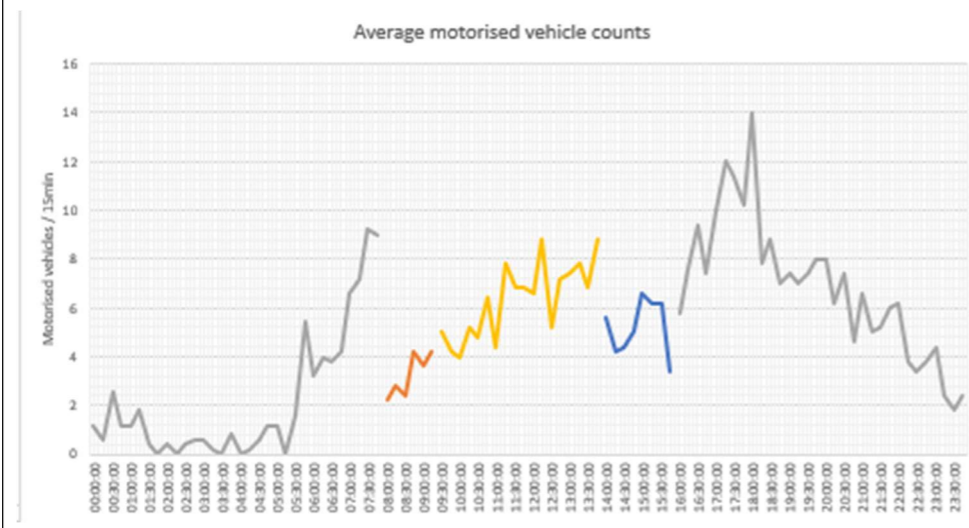

Healthy School Street total motorised vehicle count (combined)

S24 Kingsley Road (neighbouring road to Thomson Crescent)

Sample week 1; School holidays; Monday 13 to Friday 17 February 2023

Sample week 2; School term time; Monday 20 to Friday 24 February 2023

WEEK 1

WEEK 2

Healthy School Street total motorised vehicle count (combined)

Bradley Road (neighbouring road to Woodend)

Sample week 1; School holidays; Monday 13 to Friday 17 February 2023

Sample week 2; School term time; Monday 20 to Friday 24 February 2023