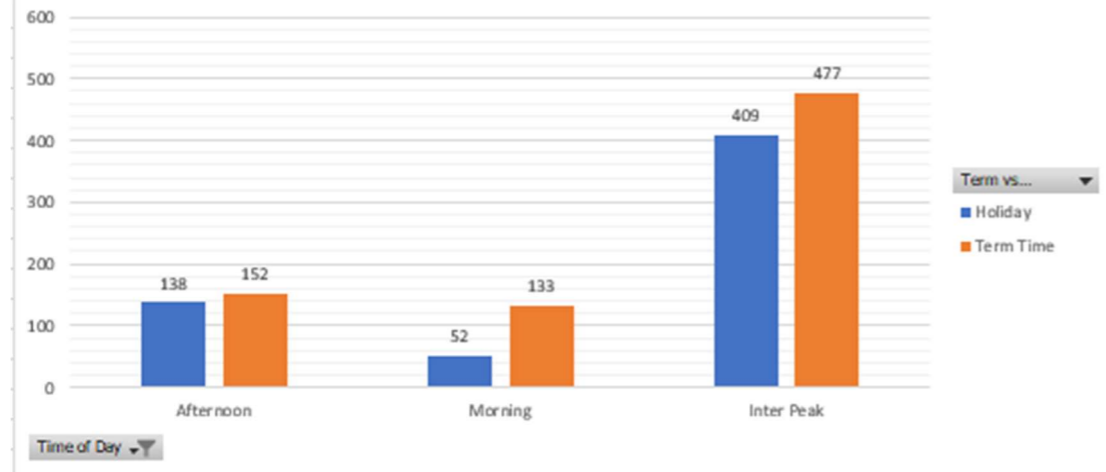

Sample week 2; School term time; Monday 20 to Friday 24 February 2023

WEEK 1

WEEK 2

Healthy School Street total motorised vehicle count (combined)

Southcote Road

Sample week 1; School holidays; Monday 13 to Friday 17 February 2023

Sample week 2; School term time; Monday 20 to Friday 24 February 2023

WEEK 1

WEEK 2

Ellenbridge Road (neighbouring road to Southcote Rd)

Sample week 1; School holidays; Monday 13 to Friday 17 February 2023