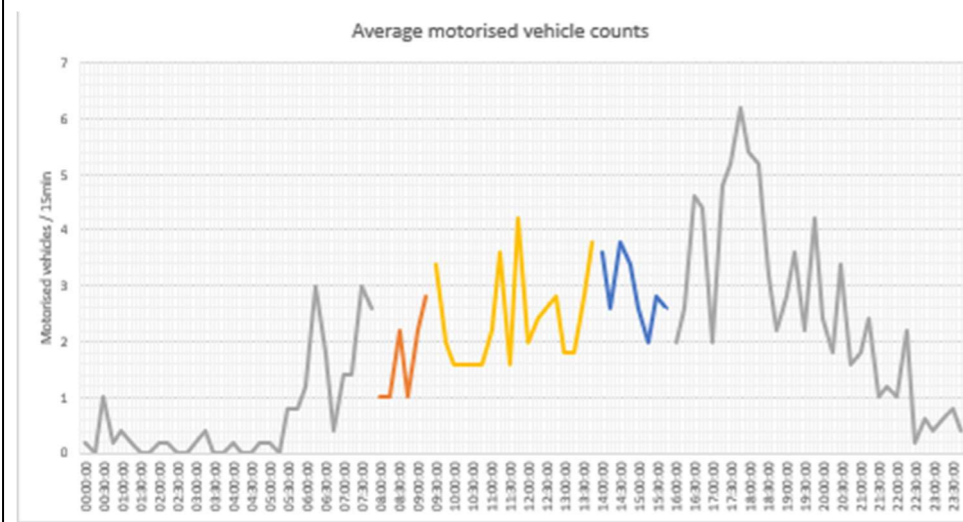

Sample week 2; School term time; Monday 20 to Friday 24 February 2023

WEEK 1

WEEK 2

Thomson Crescent

Sample week 1; School holidays; Monday 13 to Friday 17 February 2023

Sample week 2; School term time; Monday 20 to Friday 24 February 2023

WEEK 1

WEEK 2

Chapman Road (neighbouring Rd to Thompson Crescent)

Sample week 1; School holidays; Monday 13 to Friday 17 February 2023

Sample week 2; School term time; Monday 20 to Friday 24 February 2023