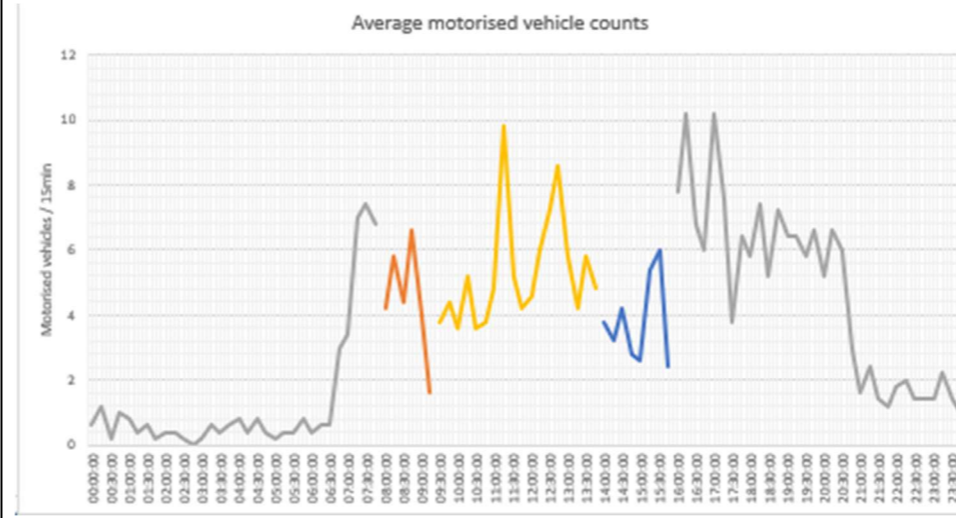

Sample week 1; School holidays; Monday 13 to Friday 17 February 2023

Sample week 2; School term time; Monday 20 to Friday 24 February 2023

WEEK 1

WEEK 2

Oakley Road

Sample week 1; School holidays; Monday 13 to Friday 17 February 2023

Sample week 2; School term time; Monday 20 to Friday 24 February 2023

WEEK 1

WEEK 2

Healthy School Street total motorised vehicle count (combined)

Southcote Road

Sample week 1; School holidays; Monday 13 to Friday 17 February 2023