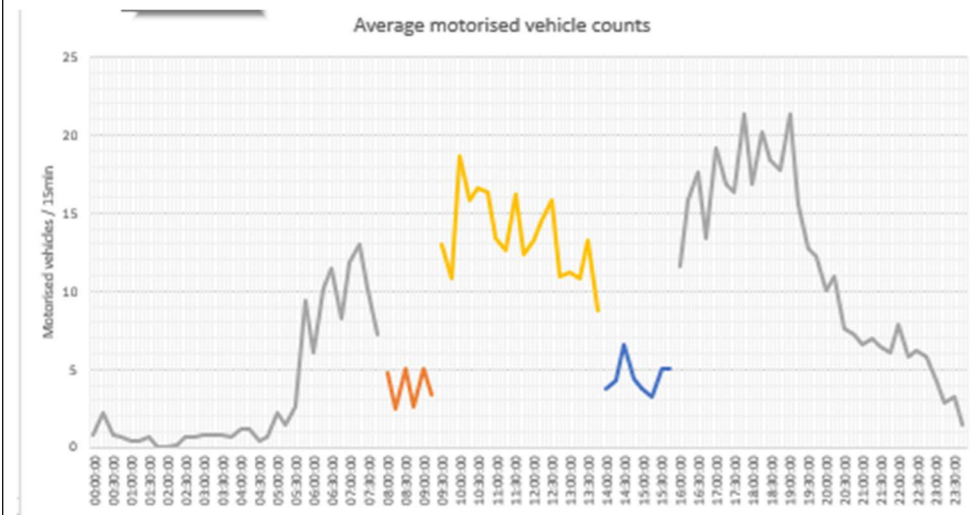

Keston Avenue

Sample week 1; School holidays; Monday 13 to Friday 17 February 2023

Sample week 2; School term time; Monday 20 to Friday 24 February 2023

WEEK 1