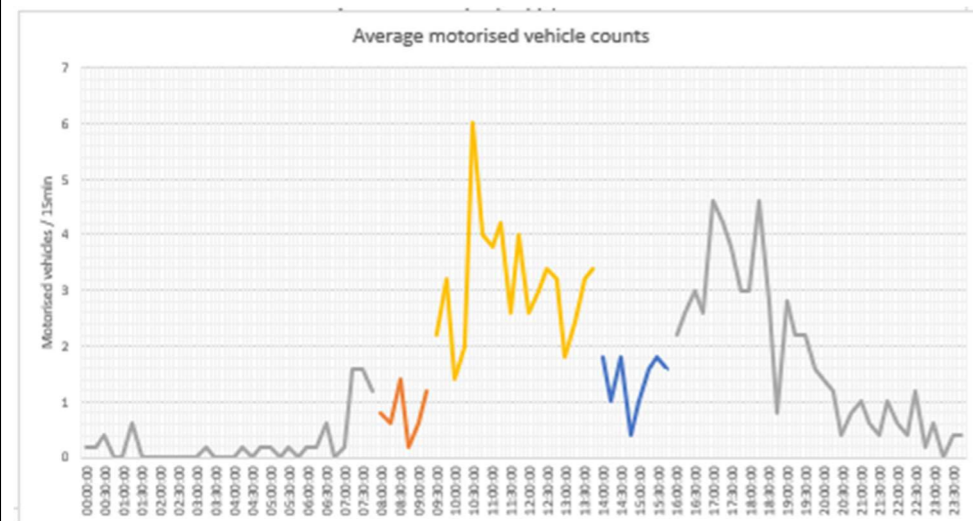

Sample week 1; School holidays; Monday 13 to Friday 17 February 2023

Sample week 2; School term time; Monday 20 to Friday 24 February 2023

WEEK 1

WEEK 2

Oakley Road

Sample week 1; School holidays; Monday 13 to Friday 17 February 2023

Sample week 2; School term time; Monday 20 to Friday 24 February 2023

WEEK 1

WEEK 2

Healthy School Street total motorised vehicle count (combined)

Southcote Road

Sample week 1; School holidays; Monday 13 to Friday 17 February 2023

Sample week 2; School term time; Monday 20 to Friday 24 February 2023

WEEK 1

WEEK 2

Ellenbridge Road (neighbouring road to Southcote Rd)

Sample week 1; School holidays; Monday 13 to Friday 17 February 2023