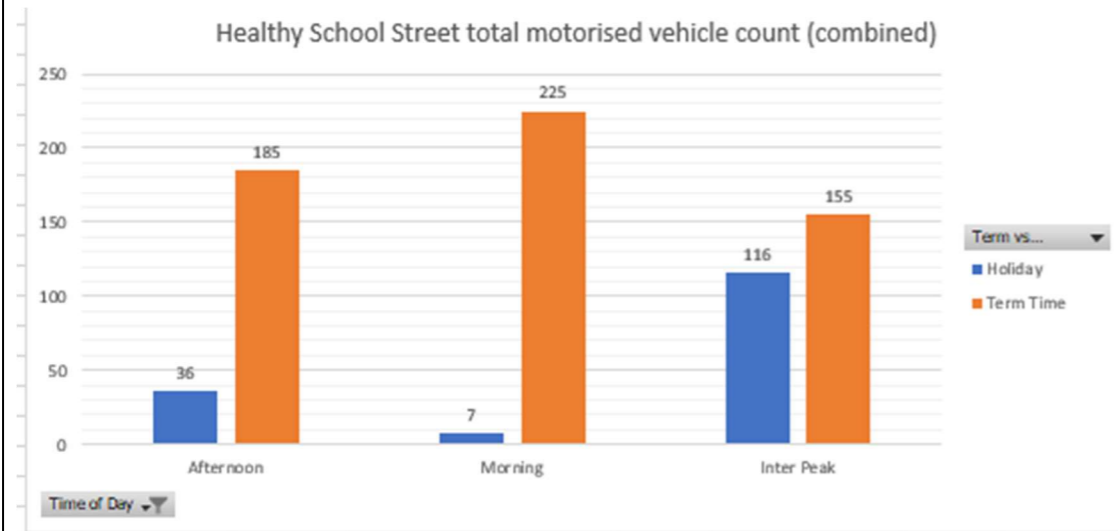

Ellenbridge Road (neighbouring road to Southcote Rd)

Sample week 1; School holidays; Monday 13 to Friday 17 February 2023

Sample week 2; School term time; Monday 20 to Friday 24 February 2023

WEEK 2