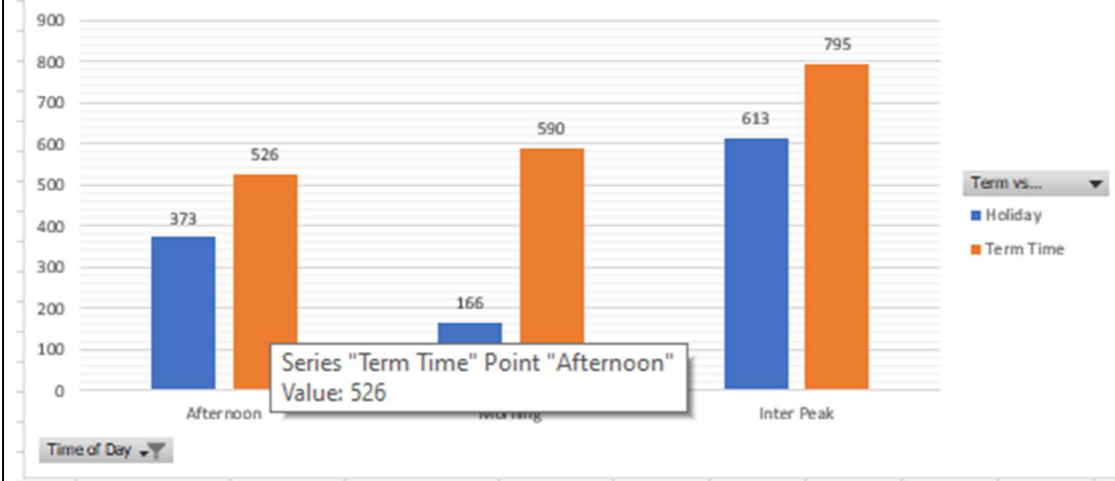

Healthy School Street total motorised vehicle count (combined)